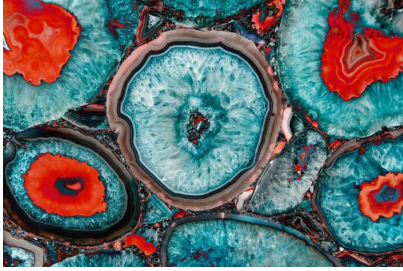

SOBE FURNITURE TEAR SHEET

RED & TURQUOISE MARBLE

~~\$1,199.00~~ **\$899.00**

SoBe Furniture is proud to introduce its Premium Modern Art Collection. Showcase your unique style by accenting your furniture with art that reflects your personality. Whether you are buying all new furniture, or simply redecorating a room, SoBe Furniture's unique modern art has the power to transform an otherwise dull room into a beautiful living space!.

product details

Item	Qty	Width	Depth	Height
48" x 48" Acrylic Art	1	48"	1"	48"

1