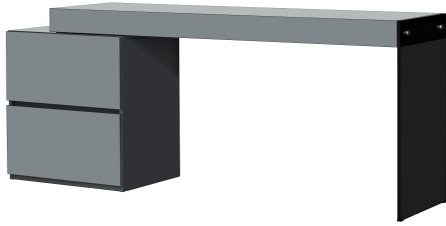

## SOBE FURNITURE TEAR SHEET

### TRINITY GRAY MODERN OFFICE DESK

**~~\$1,799.00~~ Original price was:**

**\$1,799.00. ~~\$1,499.00~~ Current price is: \$1,499.00.**

Contemporary Office Desk

This Trinity Modern Office Desk will just be another smart addition to your office. In an eye-catching design, this contemporary office desk has reversible soft closing drawers with adjustable length for convenience.

Available in either white or gray lacquer.

#### product details

Item	Qty	Width	Depth	Height
Desk	1	63"	18"	30"