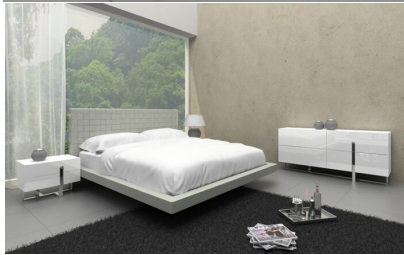

### OCEAN WHITE MODERN NIGHTSTANDS

~~\$799.00~~ **\$689.00**

Contemporary Nightstands

The Ocean Collection features a beautiful modern nightstand, dresser and server. Each piece provides ample storage space and features self-closing drawers. The Ocean Collection's exquisite modern look will blend seamlessly with any modern or contemporary home.

#### product details

Item	Qty	Width	Depth	Height
Nightstand	1	24"	17"	18"