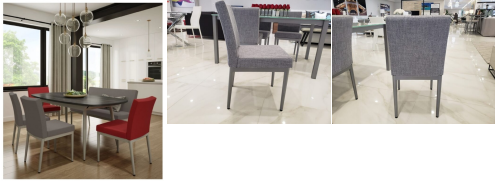

SOBE FURNITURE TEAR SHEET

LUXY CUSTOM MODERN DINING ROOM CHAIRS - SET OF 2

~~\$999.00~~ \$699.00

The Luxy Custom Dining Chair brings quality and elegance to the modern home! Crafted to perfection, the luxury is seen and felt in each custom detail. Form and function blend seamlessly as the backrest extends. The Luxy Custom Dining Chair emanates class and gorgeously complements any contemporary room!

Has a variety of customizable options.

Item Dimensions

Item	Qty	Width	Depth	Height
Dining Chair	2	17.5"	22.5"	33"

VARIATIONS

QUANTITIES ARE LIMITED