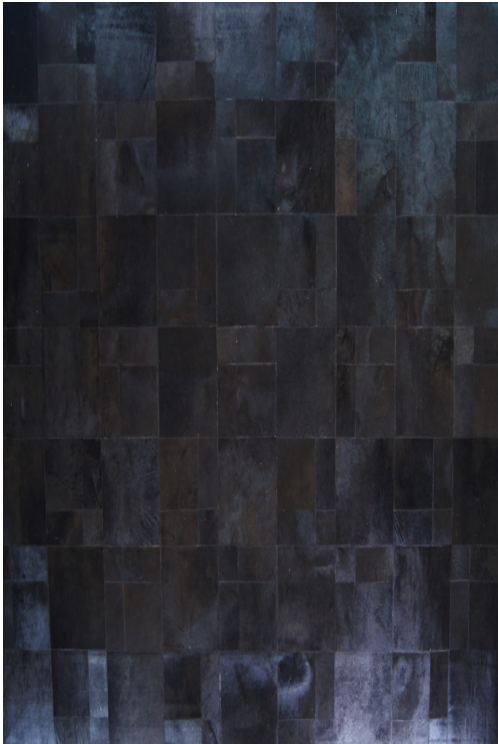

SOBE FURNITURE TEAR SHEET

MODERN COWHIDE AREA RUG 5042 (BLACK)

~~\$3,058.20~~ Original price was:

~~\$3,058.20~~ \$2,518.20 Current price is: **\$2,518.20.**

Handcrafted, 100% Natural Cowhide Rug - Patchwork Style. Color: Black.

No Pile. Backing: Felt.

Cowhides are durable and easy to maintain. Not shed and are stain repellent by quality of pure hides.

Available in: White, Gray, Camel, Brown, and Black.

Custom colors and sizes available.