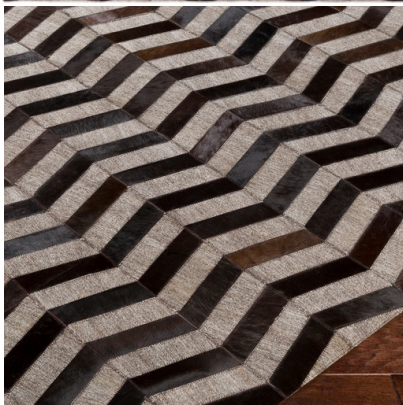

SOBE FURNITURE TEAR SHEET

MODERN COWHIDE AREA RUG 5009 (BLACK/DARK BROWN/TAUPE)

~~\$1,438.20~~ Original price was:

~~\$1,438.20~~ \$1,078.20 Current price is: **\$1,078.20.**

Handcrafted 60% Viscose, 40% Hair on Hide rug. Color Black, Dark Brown and Taupe mixed. Made in India.

Available in: Taupe/Camel, Black/Dark Brown/Taupe, Cream/Medium Gray, Dark Brown/Beige/Taupe and Dark Brown/Cream/Light Gray.

Custom sizes available.

Item Dimensions

Item	Qty	Width	Depth
Area Rug	1	5'0"	7'6"
Area Rug	Available	8'0"	10'