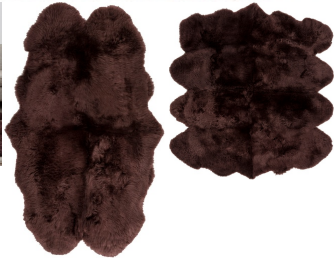

SOBE FURNITURE TEAR SHEET

MODERN COWHIDE AREA RUG 3004 (DARK BROWN SHEEPSKIN)

~~\$1,258.20~~ Original price was:
~~\$1,258.20~~ \$898.20 Current price is: \$898.20.

Handcrafted, 100% Hair on Hide rug. Plush pile, color wheat.

Available in: White, Wheat, Charcoal and Dark Brown.

Item Dimensions

Item	Qty	Size
Area Rug	1	4'0" x 6'0"
Area Rug	Available	6'0" x 8'0"

VARIATIONS

QUANTITIES ARE LIMITED