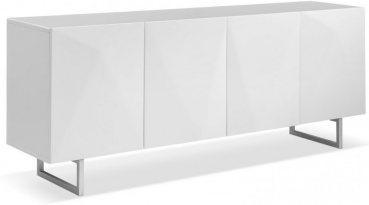

SOBE FURNITURE TEAR SHEET

MORGAN WHITE MODERN BUFFET

~~\$2,899.00~~ **\$2,199.00**

product details

Item	Qty	Width	Depth	Height
Buffet	1	79"	18"	32"

VARIATIONS

QUANTITIES ARE LIMITED