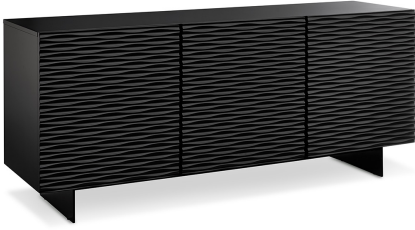

SOBE FURNITURE TEAR SHEET

ARENA BLACK MODERN BUFFET

~~\$2,199.00~~ **\$1,899.00**

The Arena Buffet brings a modern touch to any décor! Finished in matte black and supported by matte black metal legs, this buffet offers three stunning wave designed doors. Elegant, the Arena Buffet is sure to be the center piece in any dining room!

product details

Item	Qty	Width	Depth	Height
Coffee Table	1	71"	20"	30"

VARIATIONS

QUANTITIES ARE LIMITED