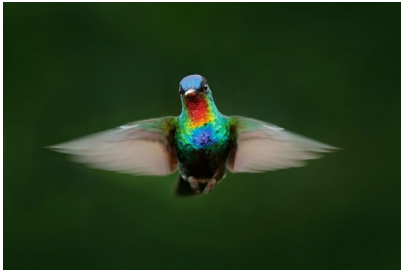

## HUMMING BIRD MODERN ART

~~\$1,399.00~~ **\$1,099.00**

SoBe Furniture is proud to introduce its Premium Modern Art Collection. Showcase your unique style by accenting your furniture with art that reflects your personality. Whether you are buying all new furniture, or simply redecorating a room, SoBe Furniture's unique modern art has the power to transform an otherwise dull room into a beautiful living space!. Call the store for custom sizes.