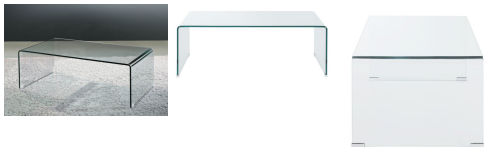

MINT GLASS CONTEMPORARY COFFEE TABLE

~~\$699.00~~ **\$599.00**

This simple and modern coffee table seamlessly blends in any setting. Made of 100% tempered glass, this table will look great in any modern or contemporary living room.

GALLERY IMAGES

product details

Item	Qty	Width	Depth	Height
Coffee Table	1	48"	24"	17"

VARIATIONS

GALLERY IMAGES