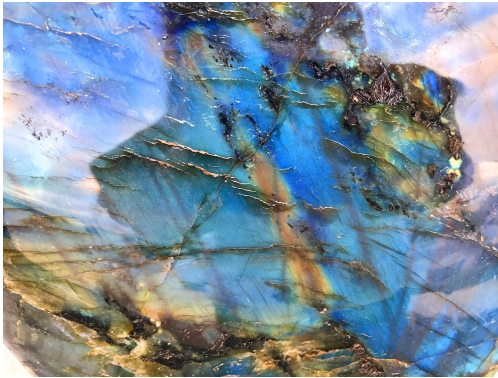

SOBE FURNITURE TEAR SHEET

LABRADORITE GEMSTONE

~~\$1,499.00~~ Original price was:

~~\$1,499.00~~ \$1,099.00 Current price is: \$1,099.00.

SoBe Furniture is proud to introduce its Premium Modern Art Collection. Showcase your unique style by accenting your furniture with art that reflects your personality. Whether you are buying all new furniture, or simply redecorating a room, SoBe Furniture's unique modern art has the power to transform an otherwise dull room into a beautiful living space!.

product details

Item	Qty	Width	Depth	Height
60" x 40" Acrylic Art	1	60"	1"	40"
72" x 48" Acrylic Art	Available	72"	1"	48"

VARIATIONS

QUANTITIES ARE LIMITED