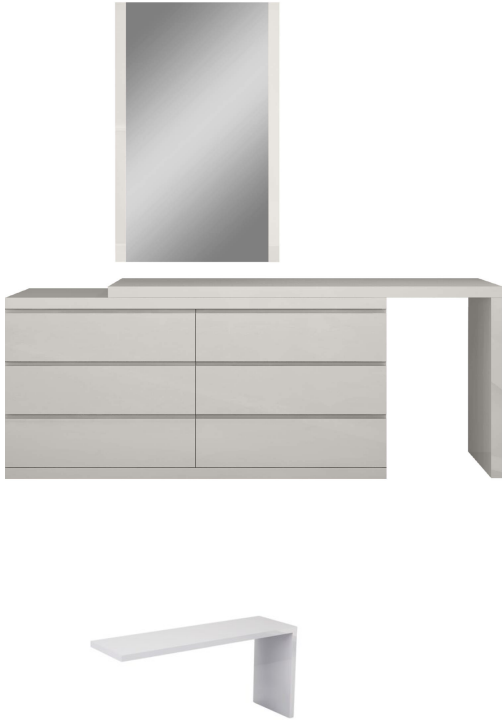

## SOBE FURNITURE TEAR SHEET

### AMBROSSI LIGHT GRAY DOUBLE CONTEMPORARY DRESSERS WITH EXTENSION

~~\$2,799.00~~ Original price was:  
~~\$2,799.00~~ ~~\$2,299.00~~ Current price is: **\$2,299.00.**

Enjoy the elegant simplicity of the Ambrossi Bedroom Package. This set's clean, minimalist look and high quality finish will be sure to look great in any modern home! Available in two beautiful finishes: high-gloss white lacquer and high-gloss gray.

#### product details

Item	Qty	Width	Depth	Height
Double Dresser	1	63"	20"	30"
Mirror	Available	48"	1"	30"
Extension	1	65"	20"	32"